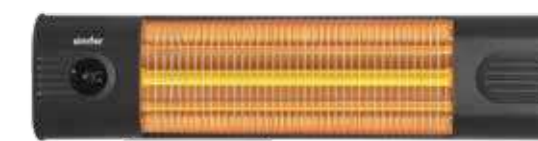

S.2360.WTB - Remote Control

- IP34
- Power: 1800 W
- Quartz/Carbon Heating Element
- Power Supply 220 - 240 V
- Wall Type/Use on Stand
- Tip Over Safety
- Remote Control
- Sound Alarm
- Digital Thermostat
- Digital Clock
- Error Indicator
- Heating Area 18 m²
- Dimensions HxWxD (mm) 181x803x104
- EAN 8699272855535