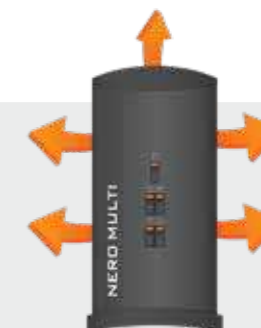

3 Way Heating

Different heating options thanks to the front, rear and top heating elements.