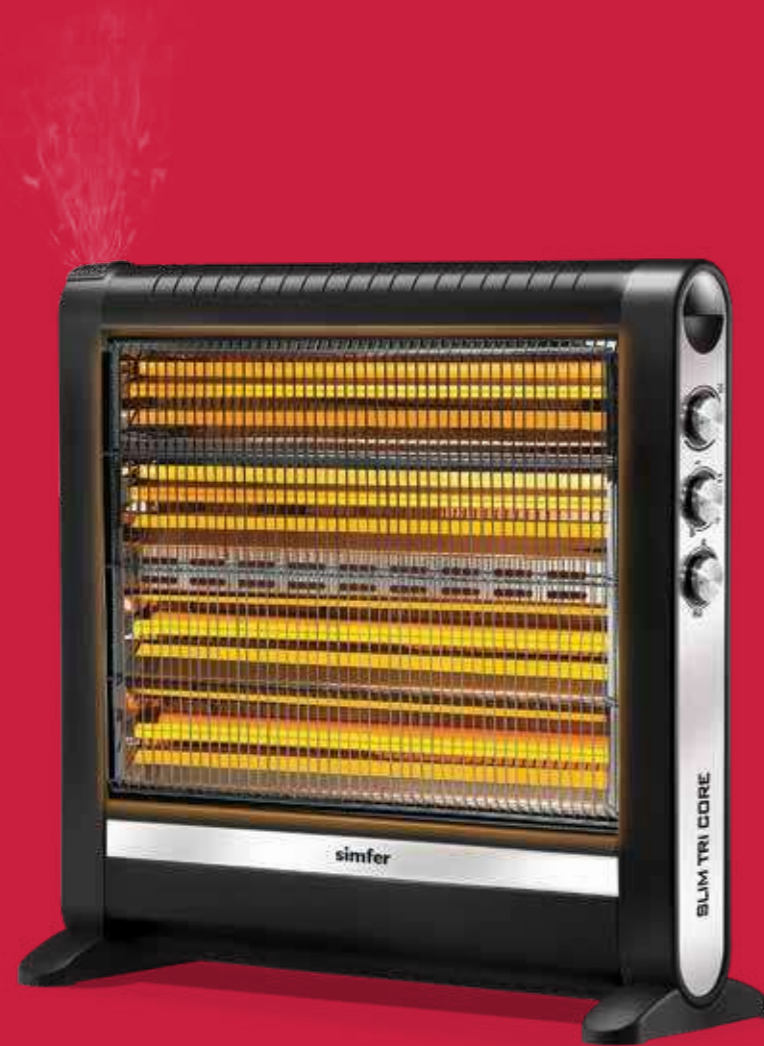

Heaters

2018

simfer

simferexport.com

simfer

For a
**Sustainable
Future**

Simfer Slim Series Heaters

S.3150.WT

Less Energy
**More Heating with
Simfer**

A new generation of heating appliances designed to provide a comfort of heating and impressive energy saving in your living spaces.

With its slim and stylish design, Craft heating appliance will be the hottest and most elegant piece at your living spaces. From the very early stages of design, the technologies used and the components developed mean that you can enjoy the availability of quick and highly efficient heating while protecting your finances. With the special angle projection system in the Craft series, the heat is reflected in 3 different angles and a fast warming is achieved. In this case, the heat efficiency is at the maximum level. This is the main feature that distinguishes this product from standard reflectors and is available in all our heaters.